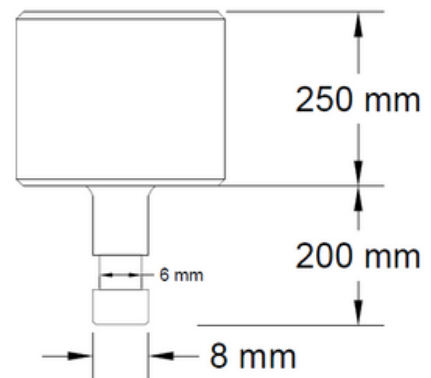

Manufactured from 316 Marine Grade Stainless Steel.

Can be installed into Landscape walls and other ledges.

Easy to Install with stems for fitting into variety of surfaces.

Epoxy Anchored.

Stems 8mm Diameter