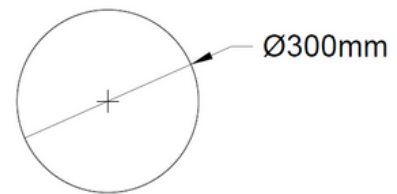

Manufactured from 316 Marine Grade Stainless Steel.

Can be installed into Landscape walls and other ledges.

Easy to Install with stems for fitting into variety of surfaces.

Epoxy Anchored.

Stems 8mm Diameter