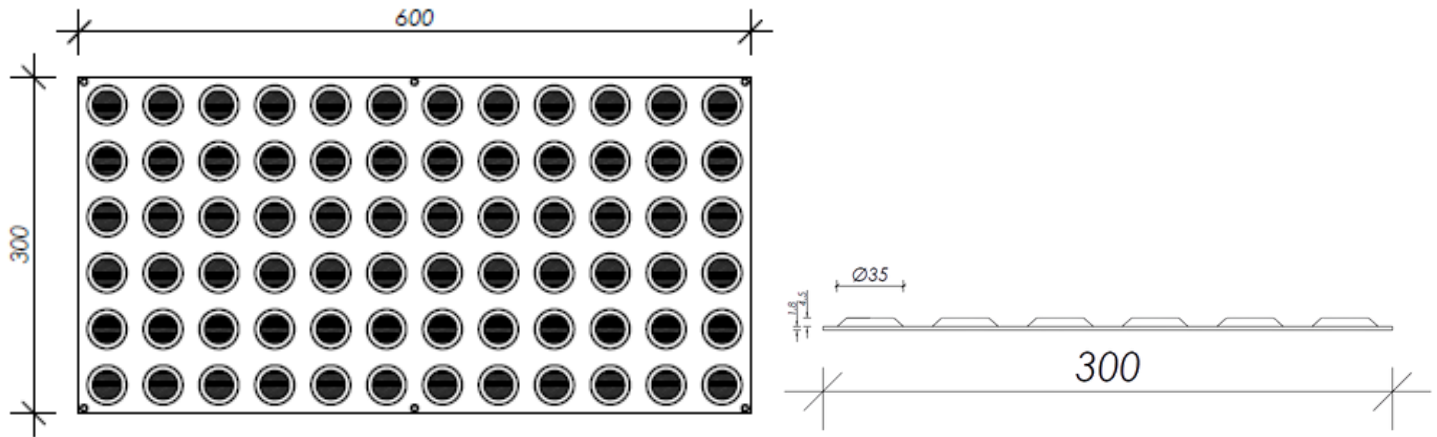

DIMENSIONS & FIXING

INTERGRATED TACTILE PLATE - STAINLESS STEEL & CARBORUNDUM INSERT

FIXING Drill or Diamond core & fix with Screw and Poly-anchor

SUBSTRATE Stone, Masonry, Timber, Vinyl, Porcelain, Ceramic, Glass Materials, Carpet Tile