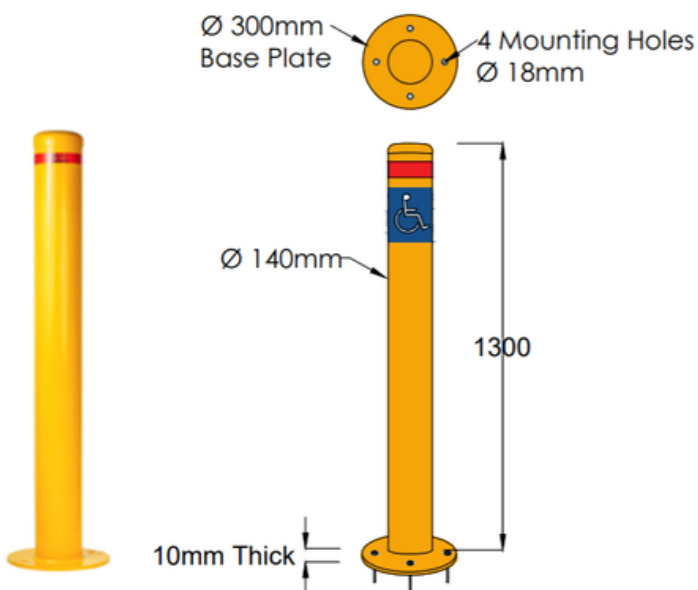

Bollard for Shared Zone 140MM x 1300H Surface Mounted Yellow

Product Code: DOT-BL-140-DSMY

- *Manufactured from Heavy Duty 5mm Steel Pipe.*
- *Hot Deep Galvanized.*
- *Powder Coated in Safety Yellow colour, and a Red Reflective Tape.*
- *Dottac Bollards are Designed to the Australian Standards as required for Disability Parking Zone.*
- *Installation and Services available.*

Diameter	140mm
Height	1300mm
Weight	18 Kg
Wall Thickness	5mm
Base Plate	300mm diameter x10mm thick, 4 holes

DOTTAC
ABN: 42 153 893 933

Registered Address:
14 Kirke Street
Balcatta WA 6021

T:08 6384 6349

info@dottac.com.au
admin@dottac.com.au
www.dottac.com.au