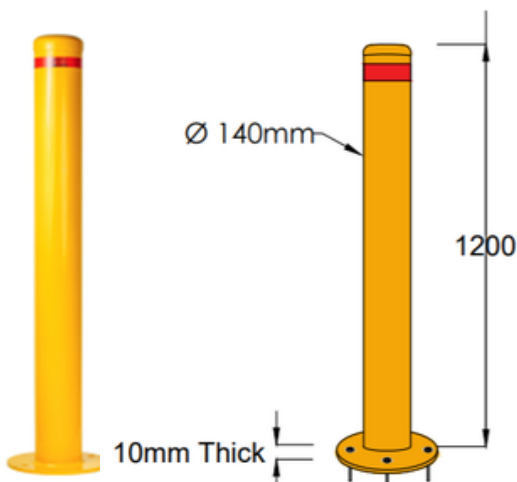

Bollard 140MM x 1200H Surface Mounted Yellow

Product Code: DOT-BL-140-SMY

- *Manufactured from Heavy Duty 5mm Steel Pipe.*
- *Hot Deep Galvanized.*
- *Powder Coated in Safety Yellow colour, and a Red Reflective Tape.*
- *Dottac Bollards are Designed to the Australian Standards.*
- *Installation and Services available.*
- *Other colours are also available.*

Diameter	140mm
Height	1200mm
Weight	17.5 Kg
Wall Thickness	5mm
Base Plate	300mm diameter x10mm thick, 4 holes

DOTTAC
ABN: 42 153 893 933

Registered Address:
14 Kirke Street
Balcatta WA 6021

T:08 6384 6349