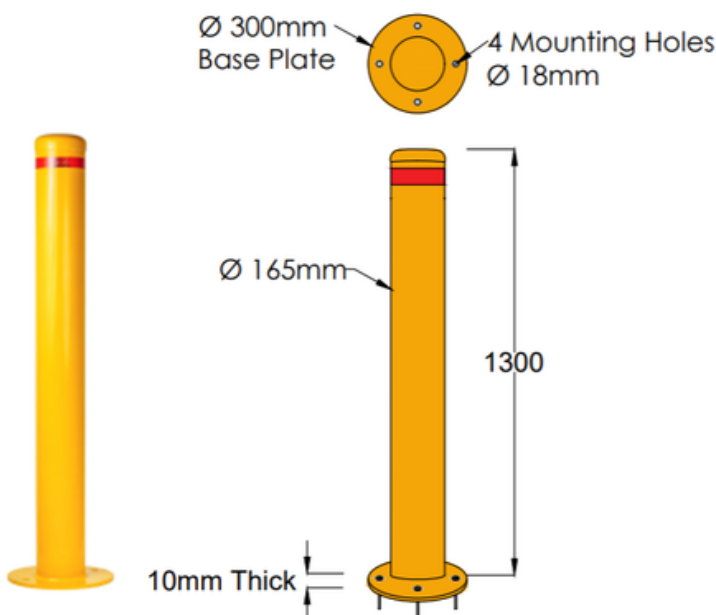

Bollard for Shared Zone 165MM x 1300H Surface Mounted Yellow

Product Code: DOT-BL-165-DSMY

- *Manufactured from Heavy Duty 5mm Steel Pipe.*
- *Hot Deep Galvanized.*
- *Powder Coated in Safety Yellow colour, and a Red Reflective Tape.*
- *Dottac Bollards are Designed to the Australian Standards as required for Disability Parking Zone.*
- *Installation and Services available*

Diameter	165mm
Height	1300mm
Weight	21 Kg
Wall Thickness	5mm
Base Plate	300mm diameter x10mm thick, 4 holes

OTTAC
ABN: 42 153 893 933

Registered Address:
14 Kirke Street
Balcatta WA 6021

T:08 6384 6349

info@dottac.com.au
admin@dottac.com.au
www.dottac.com.au