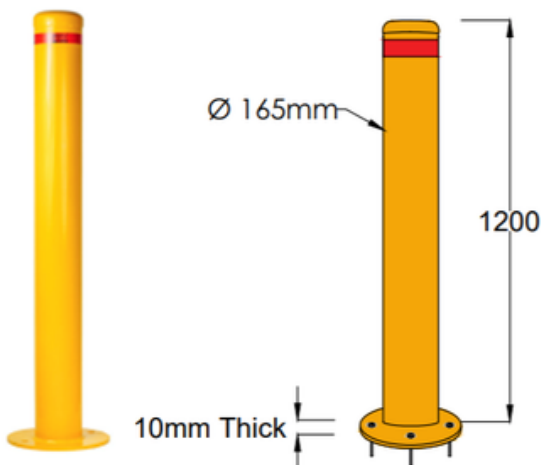

Bollard 165MM x 1200H Surface Mounted Yellow

Product Code: DOT-BL-165-SMY

- *Manufactured from Heavy Duty 5mm Steel Pipe.*
- *Hot Deep Galvanized.*
- *Powder Coated in Safety Yellow colour, and a Red Reflective Tape.*
- *Dottac Bollards are Designed to the Australian Standards.*
- *Installation and Services available.*
- *Other colours are also available.*

Diameter	165mm
Height	1200mm
Weight	20 Kg
Wall Thickness	5mm
Base Plate	300mm diameter x10mm thick, 4 holes

OTTAC
BN: 42 153 893 933

T:08 6384 6349

Registered Address:
14 Kirke Street
Balcatta WA 6021

info@dottac.com.au
admin@dottac.com.au
www.dottac.com.au