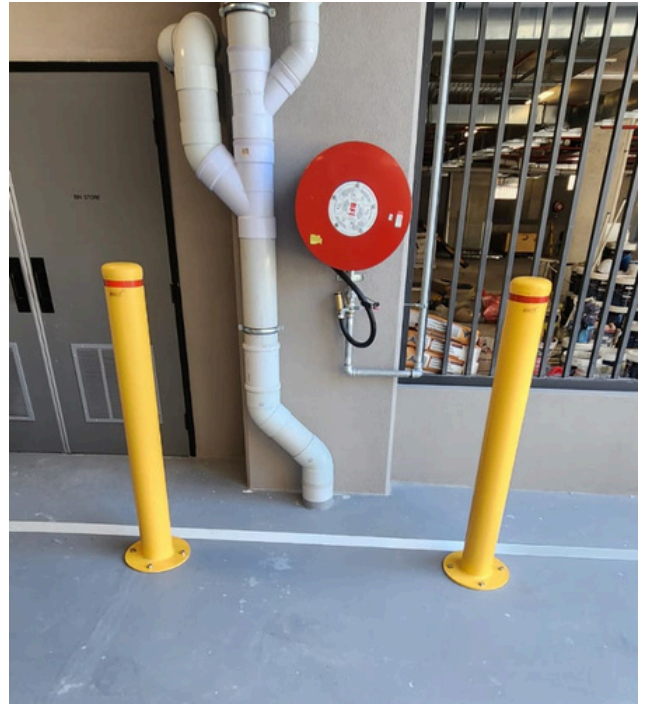

Bollard 220MM x 1200H Surface Mounted Yellow

Product Code: DOT-BL-220-SMY

- *Manufactured from Heavy Duty 5mm Steel Pipe.*
- *Hot Deep Galvanized.*
- *Powder Coated in Safety Yellow colour, and a Red Reflective Tape.*
- *Dottac Bollards are Designed to the Australian Standards.*
- *Installation and Services available.*