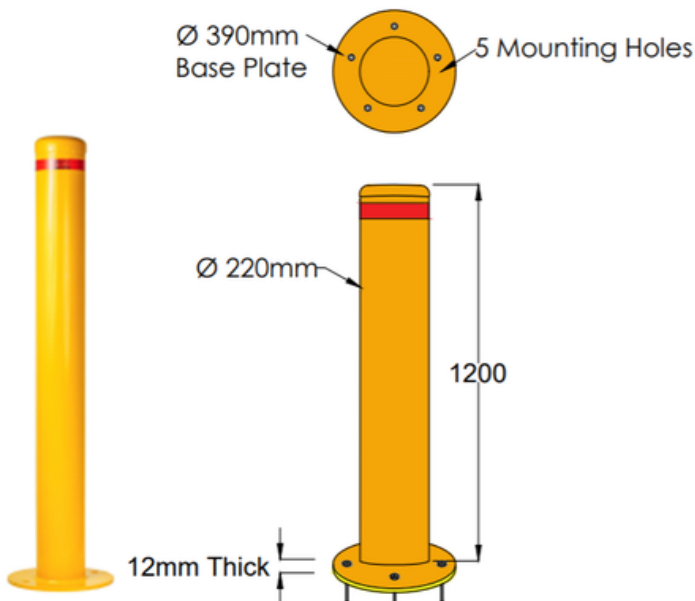

Bollard 220MM x 1200H Surface Mounted Yellow

Product Code: DOT-BL-220-SMY

- *Manufactured from Heavy Duty 5mm Steel Pipe.*
- *Hot Deep Galvanized.*
- *Powder Coated in Safety Yellow colour, and a Red Reflective Tape.*
- *Dottac Bollards are Designed to the Australian Standards.*
- *Installation and Services available.*

Diameter	220mm
Height	1200
Weight	39 Kg
Wall Thickness	5mm
Base Plate	390mm diameter x12mm thick, 5 holes

DOTTAC
ABN: 42 153 893 933

Registered Address:
14 Kirke Street
Balcatta WA 6021

T:08 6384 6349

info@dottac.com.au
admin@dottac.com.au
www.dottac.com.au