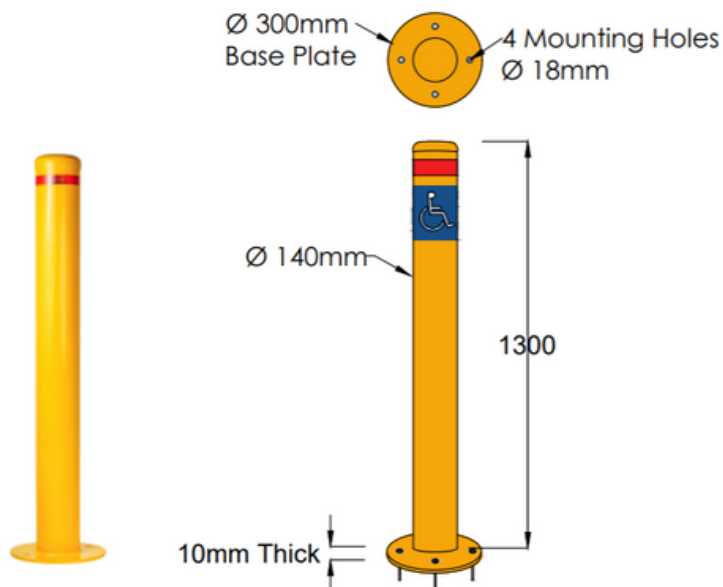

# Bollard for Shared Zone Disable Parking 140MMx1300H Surface Mounted Yellow

Product Code: DOT-BL140DSMY

- *Manufactured from Heavy Duty 5mm Steel Pipe.*
- *Hot Deep Galvanized.*
- *Powder Coated in Safety Yellow colour, and a Red Reflective Tape.*
- *Dottac Bollards are Designed to the Australian Standards as required for Disability Parking Zone.*
- *Installation and Services available.*

Diameter	140mm
Height	1300mm
Weight	18 Kg
Wall Thickness	5mm
Base Plate	300mm diameter x10mm thick, 4 holes

**DOTTAC**  
ABN: 42 153 893 933  
Registered Address:  
14 Kirke Street  
Balcatta WA 6021

T: 0423 418 168  
info@dottac.com.au  
admin@dottac.com.au  
www.dottac.com.au