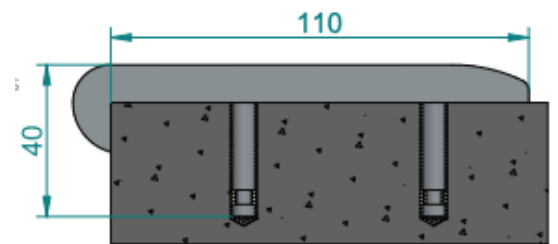

Dottac Pty Ltd
14 Kirke Street
Balcatta WA 6021
admin@dottac.com.au
albert@dottac.com.au

Stainless Steel Skate Deterrent Bull Nosed Edge Protector

Product Code: DOT-SD-005

Dottac Skate Deterrent Bull Nosed Edge Protector Designed to protect property from the damage caused by skaters.

Manufactured from 316 Marine Grade Stainless Steel.

Can be installed into landscape walls and other ledges.

Drill and Epoxy Anchored.

Size: 110mmL x 40mmH Front edge.
Stems 6mm Diameter.

DOTTAC
ABN: 42 153 893 933