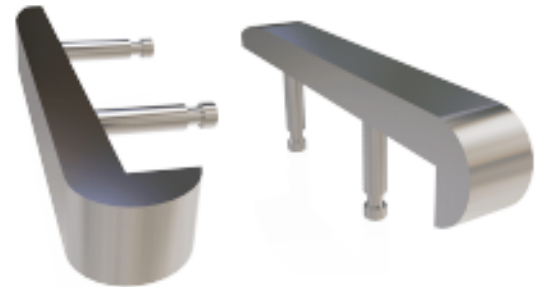

## Stainless Steel Skate Deterrent Bull Nosed Edge Protector

Product Code: DOT-SD-005

Dottac Skate Deterrent Bull Nosed Edge Protector Designed to protect property from the damage caused by skaters.

Manufactured from 316 Marine Grade Stainless Steel.

Can be installed into landscape walls and other ledges.

Drill and Epoxy Anchored.

Size: 110mmL x 40mmH Front edge.  
Stems 6mm Diameter.

**DOTTAC**  
ABN: 42 153 893 933  
Registered Address:  
14 Kirke Street  
Balcatta WA 6021