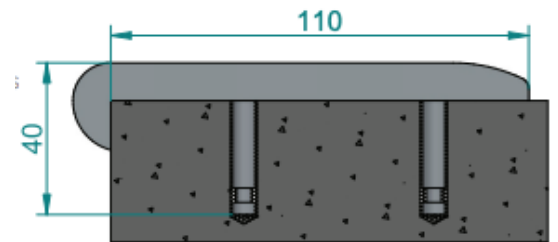

## Stainless Steel Skate Deterrent Bull Nosed Edge Protector

Product Code: DOT-SD-005

Dottac Skate Deterrent Bull Nosed Edge Protector Designed to protect property from the damage caused by skaters.

Manufactured from 316 Marine Grade Stainless Steel.

Can be installed into landscape walls and other ledges.

Drill and Epoxy Anchored.

Size: 110mmL x 40mmH Front edge.  
Stems 6mm Diameter.

**DOTTAC**  
ABN: 42 153 893 933  
Registered Address:  
14 Kirke Street  
Balcatta WA 6021