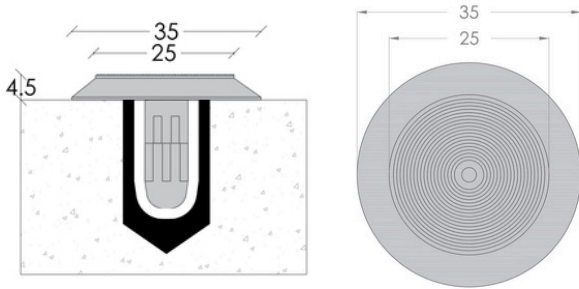

DIMENSIONS & FIXING

WARNING TACTILES DOT-0010 - DOT0017

FIXING Core Drill and Pressure Fitted

SUBSTRATE Stone, Masonry, Timber, Vinyl, Carpet Tile, Porcelain, Ceramic, Glass Materials

FIXING Core Drill and Pressure Fitted