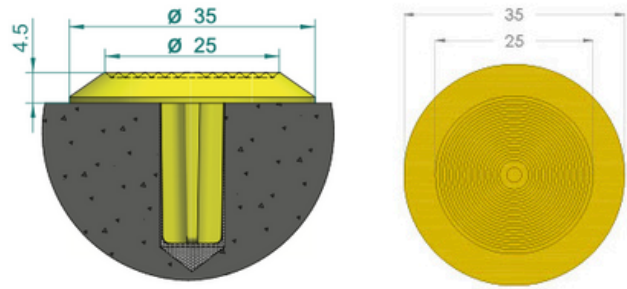

DIMENSIONS & FIXING

WARNING TACTILES DOT-0010 - DOT0017

FIXING Core Drill and Pressure Fitted

SUBSTRATE Stone, Masonry, Timber, Vinyl, Carpet Tile, Porcelain, Ceramic, Glass Materials

FIXING Core Drill and Pressure Fitted