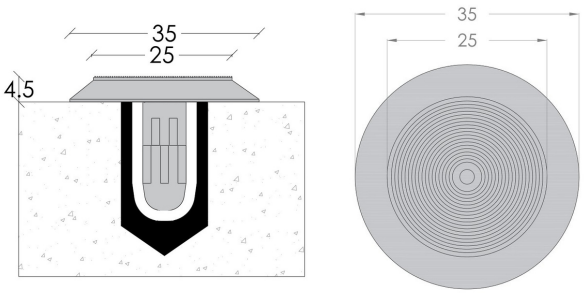

DIMENSIONS & FIXING

WARNING TACTILES DOT-0010 - DOT0017

FIXING Core Drill and Pressure Fitted

SUBSTRATE Stone, Masonry, Timber, Vinyl, Carpet Tile, Porcelain, Ceramic, Glass Materials

FIXING Core Drill and Pressure Fitted