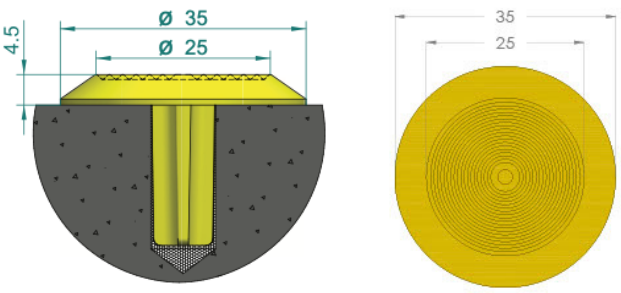

DIMENSIONS & FIXING

WARNING TACTILES DOT-0010 - DOT0017

FIXING Core Drill and Pressure Fitted

SUBSTRATE Stone, Masonry, Timber, Vinyl, Carpet Tile, Porcelain, Ceramic, Glass Materials

FIXING Core Drill and Pressure Fitted