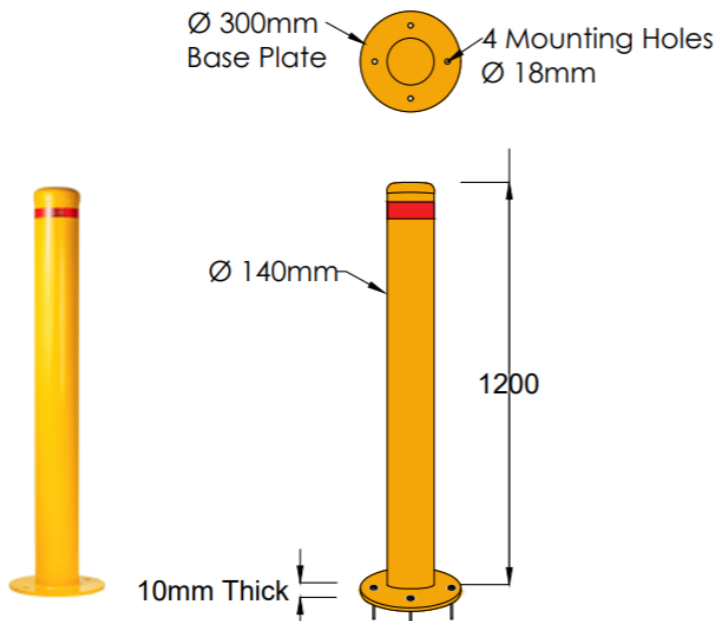

Bollard 140MMx1200H Surface Mounted Yellow

Product Code: DOT-BL-140-SMY

- *Manufactured from Heavy Duty 5mm Steel Pipe.*
- *Hot Deep Galvanized.*
- *Powder Coated in Safety Yellow colour, and a Red Reflective Tape.*
- *Dottac Bollards are Designed to the Australian Standards.*
- *Installation and Services available.*
- *Other colours are also available.*

Diameter	140mm
Height	1200mm
Weight	17.5 Kg
Wall Thickness	5mm
Base Plate	300mm diameter x10mm thick, 4 holes

DOTTAC

ABN: 42 153 893 933

Registered Address:
14 Kirke Street
Balcatta WA 6021

T: 0423 418 168