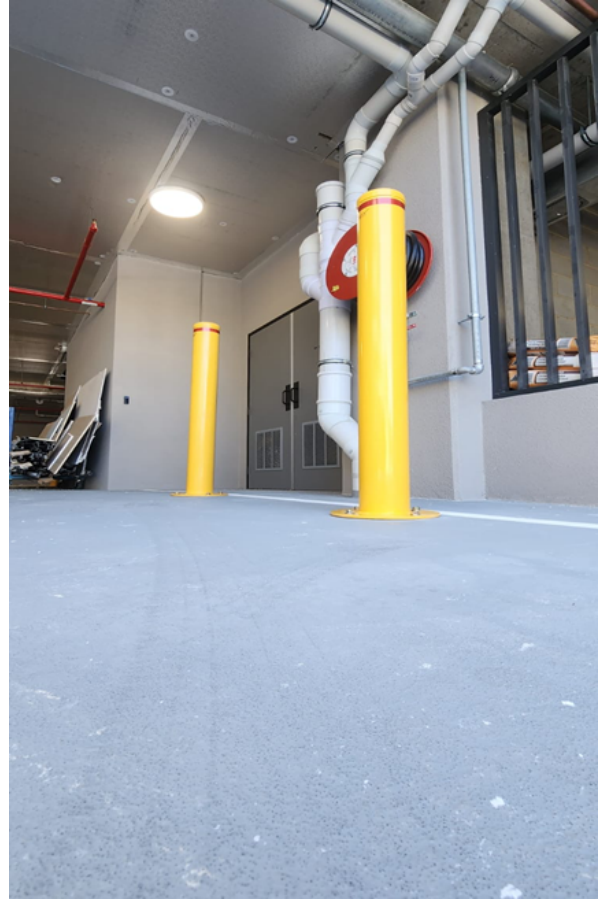

Bollard 140MMx1200H Surface Mounted Yellow

Product Code: DOT-BL-140-SMY

- *Manufactured from Heavy Duty 5mm Steel Pipe.*
- *Hot Deep Galvanized.*
- *Powder Coated in Safety Yellow colour, and a Red Reflective Tape.*
- *Dottac Bollards are Designed to the Australian Standards.*
- *Installation and Services available.*
- *Other colours are also available.*

Diameter	140mm
Height	1200mm
Weight	17.5 Kg
Wall Thickness	5mm
Base Plate	300mm diameter x10mm thick, 4 holes

DOTTAC

ABN: 42 153 893 933

Registered Address:
14 Kirke Street
Balcatta WA 6021

T: 0423 418 168