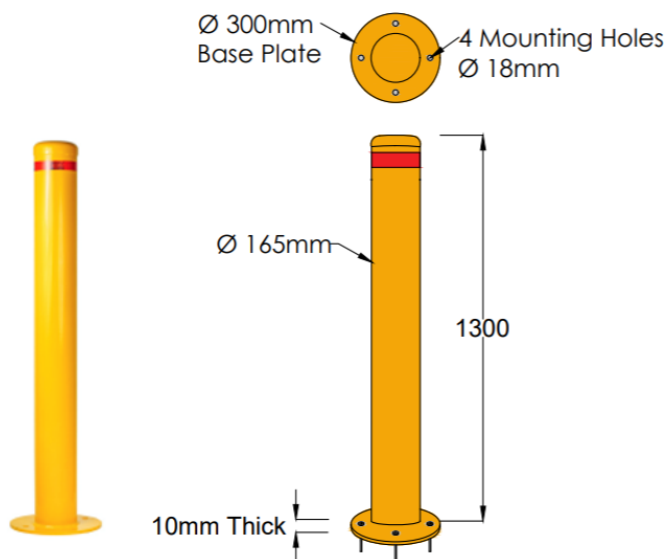

Bollard for Shared Zone Disable Parking 165MMx1300H Surface Mounted Yellow

Product Code: DOT-BL-165-DSMY

- *Manufactured from Heavy Duty 5mm Steel Pipe.*
- *Hot Deep Galvanized.*
- *Powder Coated in Safety Yellow colour, and a Red Reflective Tape.*
- *Dottac Bollards are Designed to the Australian Standards as required for Disability Parking Zone.*
- *Installation and Services available .*

Diameter	165mm
Height	1300mm
Weight	21 Kg
Wall Thickness	5mm
Base Plate	300mm diameter x10mm thick, 4 holes

DOTTAC

ABN: 42 153 893 933

Registered Address:
14 Kirke Street
Balcatta WA 6021

T: 0423 418 168

info@dottac.com.au
admin@dottac.com.au
www.dottac.com.au