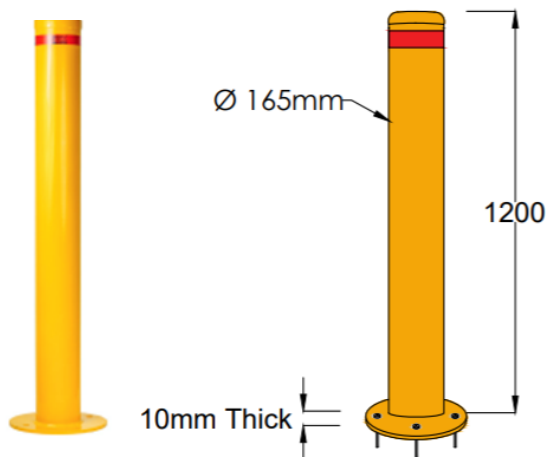

Bollard 165MMx1200H Surface Mounted Yellow

Code: DOT-BL-165-SMY

- *Manufactured from Heavy Duty 5mm Steel Pipe.*
- *Hot Deep Galvanized.*
- *Powder Coated in Safety Yellow Colour, and a Red Reflective Tape.*
- *Dottac Bollards are Designed to the Australian Standards.*
- *Installation and Services available.*
- *Other colours are also available.*

Ø 300mm
Base Plate

4 Mounting Holes
Ø 18mm

Diameter	165mm
Height	1200mm
Weight	20 Kg
Wall Thickness	5mm
Base Plate	300mm diameter x10mm thick, 4 holes

DOTTAC

ABN: 42 153 893 933

Registered Address:
14 Kirke Street
Balcatta WA 6021