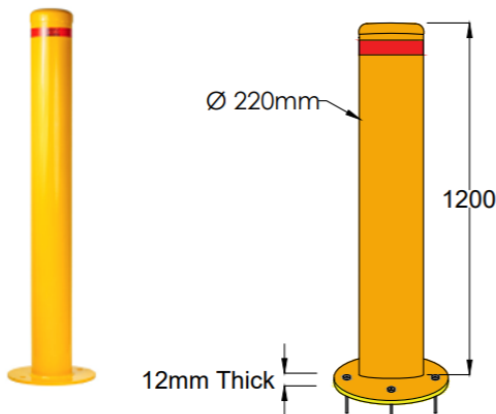

# Bollard 220MMx1200H Surface Mounted Yellow

Product Code: DOT-BL-220-SMY

- *Manufactured from Heavy Duty 5mm Steel Pipe.*
- *Hot Deep Galvanized.*
- *Powder Coated in Safety Yellow colour, and a Red Reflective Tape.*
- *Dottac Bollards are Designed to the Australian Standards.*
- *Installation and Services available.*

Diameter	220mm
Height	1200
Weight	39 Kg
Wall Thickness	5mm
Base Plate	390mm diameter x12mm thick, 5 holes