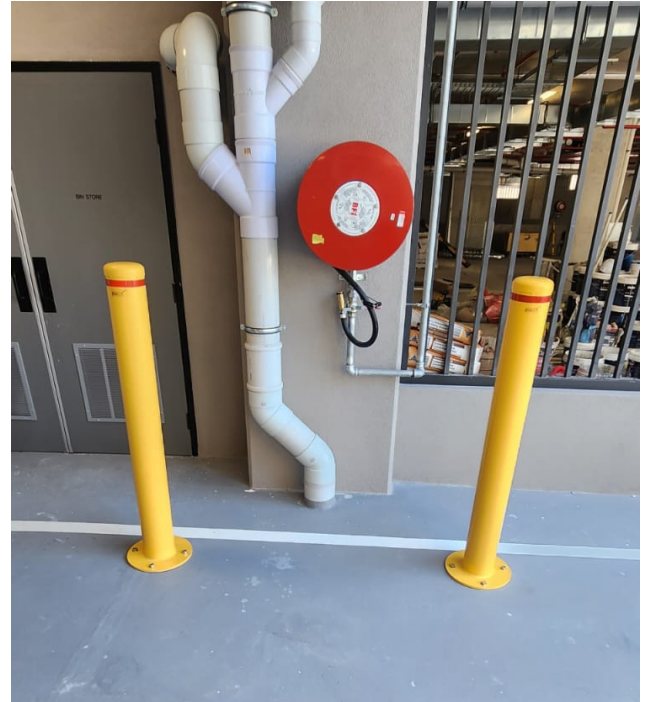

# Bollard 220MMx1200H Surface Mounted Yellow

Product Code: DOT-BL-220-SMY

- *Manufactured from Heavy Duty 5mm Steel Pipe.*
- *Hot Deep Galvanized.*
- *Powder Coated in Safety Yellow colour, and a Red Reflective Tape.*
- *Dottac Bollards are Designed to the Australian Standards.*
- *Installation and Services available.*

Diameter	220mm
Height	1200
Weight	39 Kg
Wall Thickness	5mm
Base Plate	390mm diameter x12mm thick, 5 holes