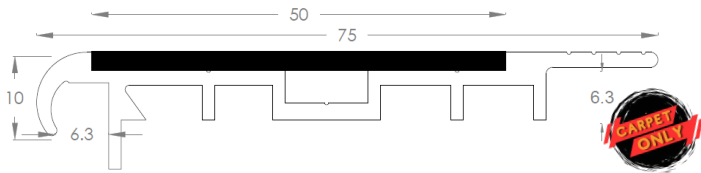

DIMENSIONS & FIXING

ALUMINIUM PROFILE STAIR NOSING - DIMENSIONS

CODE	<u>DOT-N23</u>
SIZE	W75 x H10; Insert W53 x H4.5
FIXING	Adhesive and Screw or Adhesive
SUBSTRATE	Timber, Tiles, Vinyl, Stone, Concrete, Ceramic, Porcelain

CODE	<u>DOT-N23</u>
SIZE	W75 x H10; Insert W53 x H2.6
FIXING	Adhesive and Screw or Adhesive
SUBSTRATE	Timber, Tiles, Vinyl, Stone, Concrete, Ceramic, Porcelain

CODE	<u>DOT-N24</u>
SIZE	W75 x H10; Insert W50 x H4.5
FIXING	Adhesive and Screw or Adhesive
SUBSTRATE	Carpet

CODE	<u>DOT-N26</u>
SIZE	W75 x H2.6
FIXING	Adhesive, fixed 15mm back from riser with no recess
SUBSTRATE	Concrete, Timber, Tile

CODE	<u>DOT-N27</u>
SIZE	W70 x H10
FIXING	Adhesive with no recess or setback
SUBSTRATE	Timber, Tiles, Vinyl, Stone, Concrete, Ceramic, Porcelain

CODE	<u>DOT-N28</u>
SIZE	W75 x H2.6
FIXING	Adhesive, fixed 15mm back from riser with no recess
SUBSTRATE	Concrete, Timber, Tile

CODE	<u>DOT-N29</u>
SIZE	W70 x H10
FIXING	Adhesive with no recess or setback
SUBSTRATE	Timber, Tiles, Vinyl, Stone, Concrete, Ceramic, Porcelain