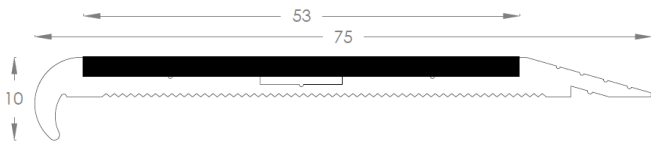

DIMENSIONS & FIXING

ALUMINIUM PROFILE STAIR NOSING - DIMENSIONS

CODE	<u>DOT-N23</u>
SIZE	W75 x H10; Insert W53 x H4.5
FIXING	Adhesive and Screw or Adhesive
SUBSTRATE	Timber, Tiles, Vinyl, Stone, Concrete, Ceramic, Porcelain

CODE	<u>DOT-N23</u>
SIZE	W75 x H10; Insert W53 x H2.6
FIXING	Adhesive and Screw or Adhesive
SUBSTRATE	Timber, Tiles, Vinyl, Stone, Concrete, Ceramic, Porcelain

CODE	<u>DOT-N24</u>
SIZE	W75 x H10; Insert W50 x H4.5
FIXING	Adhesive and Screw or Adhesive
SUBSTRATE	Carpet

CODE	<u>DOT-N26</u>
SIZE	W75 x H2.6
FIXING	Adhesive, fixed 15mm back from riser with no recess
SUBSTRATE	Concrete, Timber, Tile

CODE	<u>DOT-N27</u>
SIZE	W70 x H10
FIXING	Adhesive with no recess or setback
SUBSTRATE	Timber, Tiles, Vinyl, Stone, Concrete, Ceramic, Porcelain

CODE	<u>DOT-N28</u>
SIZE	W75 x H2.6
FIXING	Adhesive, fixed 15mm back from riser with no recess
SUBSTRATE	Concrete, Timber, Tile

CODE	<u>DOT-N29</u>
SIZE	W70 x H10
FIXING	Adhesive with no recess or setback
SUBSTRATE	Timber, Tiles, Vinyl, Stone, Concrete, Ceramic, Porcelain