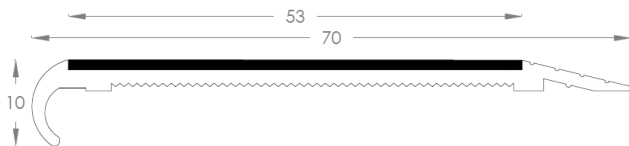

DIMENSIONS & FIXING

ALUMINIUM PROFILE STAIR NOSING - DIMENSIONS

CODE	<u>DOT-N23</u>
SIZE	W75 x H10; Insert W53 x H4.5
FIXING	Adhesive and Screw or Adhesive
SUBSTRATE	Timber, Tiles, Vinyl, Stone, Concrete, Ceramic, Porcelain

CODE	<u>DOT-N23</u>
SIZE	W75 x H10; Insert W53 x H2.6
FIXING	Adhesive and Screw or Adhesive
SUBSTRATE	Timber, Tiles, Vinyl, Stone, Concrete, Ceramic, Porcelain

CODE	<u>DOT-N24</u>
SIZE	W75 x H10; Insert W50 x H4.5
FIXING	Adhesive and Screw or Adhesive
SUBSTRATE	Carpet

CODE	<u>DOT-N26</u>
SIZE	W75 x H2.6
FIXING	Adhesive, fixed 15mm back from riser with no recess
SUBSTRATE	Concrete, Timber, Tile

CODE	<u>DOT-N27</u>
SIZE	W70 x H10
FIXING	Adhesive with no recess or setback
SUBSTRATE	Timber, Tiles, Vinyl, Stone, Concrete, Ceramic, Porcelain

CODE	<u>DOT-N28</u>
SIZE	W75 x H2.6
FIXING	Adhesive, fixed 15mm back from riser with no recess
SUBSTRATE	Concrete, Timber, Tile

CODE	<u>DOT-N29</u>
SIZE	W70 x H10
FIXING	Adhesive with no recess or setback
SUBSTRATE	Timber, Tiles, Vinyl, Stone, Concrete, Ceramic, Porcelain