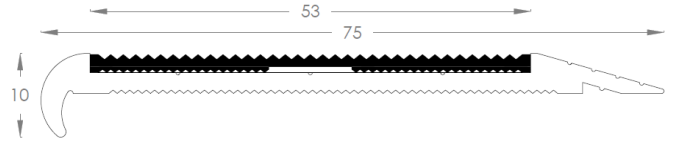

DIMENSIONS & FIXING

ALUMINIUM PROFILE STAIR NOSING - DIMENSIONS

CODE	<u>DOT-N23</u>
SIZE	W75 x H10; Insert W53 x H4.5
FIXING	Adhesive and Screw or Adhesive
SUBSTRATE	Timber, Tiles, Vinyl, Stone, Concrete, Ceramic, Porcelain

CODE	<u>DOT-N23</u>
SIZE	W75 x H10; Insert W53 x H2.6
FIXING	Adhesive and Screw or Adhesive
SUBSTRATE	Timber, Tiles, Vinyl, Stone, Concrete, Ceramic, Porcelain

CODE	<u>DOT-N24</u>
SIZE	W75 x H10; Insert W50 x H4.5
FIXING	Adhesive and Screw or Adhesive
SUBSTRATE	Carpet

CODE	<u>DOT-N26</u>
SIZE	W75 x H2.6
FIXING	Adhesive, fixed 15mm back from riser with no recess
SUBSTRATE	Concrete, Timber, Tile

CODE	<u>DOT-N27</u>
SIZE	W70 x H10
FIXING	Adhesive with no recess or setback
SUBSTRATE	Timber, Tiles, Vinyl, Stone, Concrete, Ceramic, Porcelain

CODE	<u>DOT-N28</u>
SIZE	W75 x H2.6
FIXING	Adhesive, fixed 15mm back from riser with no recess
SUBSTRATE	Concrete, Timber, Tile

CODE	<u>DOT-N29</u>
SIZE	W70 x H10
FIXING	Adhesive with no recess or setback
SUBSTRATE	Timber, Tiles, Vinyl, Stone, Concrete, Ceramic, Porcelain