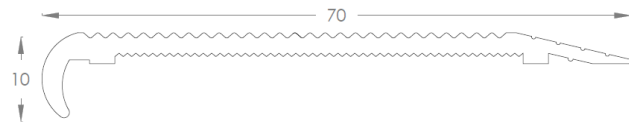

DIMENSIONS & FIXING

ALUMINIUM PROFILE STAIR NOSING - DIMENSIONS

CODE	<u>DOT-N23</u>
SIZE	W75 x H10; Insert W53 x H4.5
FIXING	Adhesive and Screw or Adhesive
SUBSTRATE	Timber, Tiles, Vinyl, Stone, Concrete, Ceramic, Porcelain

CODE	<u>DOT-N23</u>
SIZE	W75 x H10; Insert W53 x H2.6
FIXING	Adhesive and Screw or Adhesive
SUBSTRATE	Timber, Tiles, Vinyl, Stone, Concrete, Ceramic, Porcelain

CODE	<u>DOT-N24</u>
SIZE	W75 x H10; Insert W50 x H4.5
FIXING	Adhesive and Screw or Adhesive
SUBSTRATE	Carpet

CODE	<u>DOT-N26</u>
SIZE	W75 x H2.6
FIXING	Adhesive, fixed 15mm back from riser with no recess
SUBSTRATE	Concrete, Timber, Tile

CODE	<u>DOT-N27</u>
SIZE	W70 x H10
FIXING	Adhesive with no recess or setback
SUBSTRATE	Timber, Tiles, Vinyl, Stone, Concrete, Ceramic, Porcelain

CODE	<u>DOT-N28</u>
SIZE	W75 x H2.6
FIXING	Adhesive, fixed 15mm back from riser with no recess
SUBSTRATE	Concrete, Timber, Tile

CODE	<u>DOT-N29</u>
SIZE	W70 x H10
FIXING	Adhesive with no recess or setback
SUBSTRATE	Timber, Tiles, Vinyl, Stone, Concrete, Ceramic, Porcelain