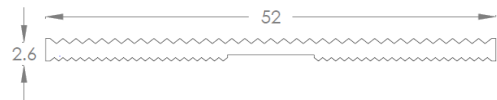

DIMENSIONS & FIXING

ALUMINIUM PROFILE STAIR NOSING - DIMENSIONS

CODE	<u>DOT-N23</u>
SIZE	W75 x H10; Insert W53 x H4.5
FIXING	Adhesive and Screw or Adhesive
SUBSTRATE	Timber, Tiles, Vinyl, Stone, Concrete, Ceramic, Porcelain

CODE	<u>DOT-N23</u>
SIZE	W75 x H10; Insert W53 x H2.6
FIXING	Adhesive and Screw or Adhesive
SUBSTRATE	Timber, Tiles, Vinyl, Stone, Concrete, Ceramic, Porcelain

CODE	<u>DOT-N24</u>
SIZE	W75 x H10; Insert W50 x H4.5
FIXING	Adhesive and Screw or Adhesive
SUBSTRATE	Carpet

CODE	<u>DOT-N26</u>
SIZE	W75 x H2.6
FIXING	Adhesive, fixed 15mm back from riser with no recess
SUBSTRATE	Concrete, Timber, Tile

CODE	<u>DOT-N27</u>
SIZE	W70 x H10
FIXING	Adhesive with no recess or setback
SUBSTRATE	Timber, Tiles, Vinyl, Stone, Concrete, Ceramic, Porcelain

CODE	<u>DOT-N28</u>
SIZE	W75 x H2.6
FIXING	Adhesive, fixed 15mm back from riser with no recess
SUBSTRATE	Concrete, Timber, Tile

CODE	<u>DOT-N29</u>
SIZE	W70 x H10
FIXING	Adhesive with no recess or setback
SUBSTRATE	Timber, Tiles, Vinyl, Stone, Concrete, Ceramic, Porcelain