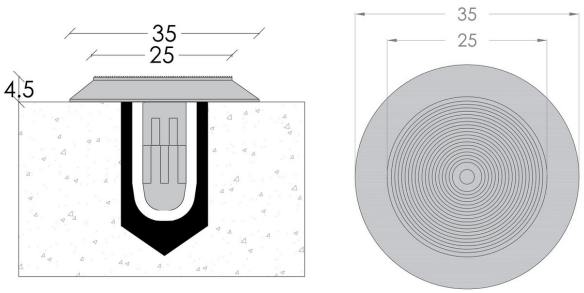

# DIMENSIONS & FIXING

**WARNING TACTILES DOT-0010 - DOT0017**

**FIXING** Core Drill and Pressure Fitted

**SUBSTRATE** Stone, Masonry, Timber, Vinyl, Carpet Tile, Porcelain, Ceramic, Glass Materials

**FIXING** Core Drill and Pressure Fitted