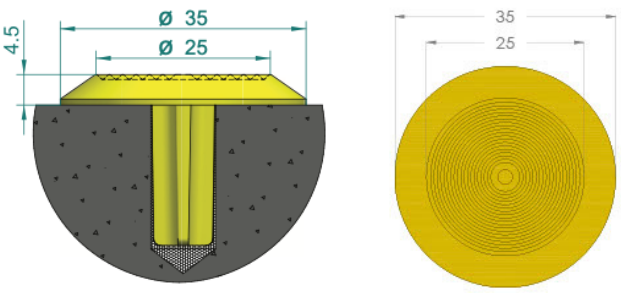

# DIMENSIONS & FIXING

**WARNING TACTILES DOT-0010 - DOT0017**

**FIXING** Core Drill and Pressure Fitted

**SUBSTRATE** Stone, Masonry, Timber, Vinyl, Carpet Tile, Porcelain, Ceramic, Glass Materials

**FIXING** Core Drill and Pressure Fitted

**SUBSTRATE** Stone, Masonry, Timber, Vinyl, Carpet Tile, Porcelain, Ceramic, Glass Materials

**INTEGRATED TACTILES - PEEL AND STICK**

**FIXING** Peel and Stick

**SUBSTRATE** Stone, Masonry, Timber, Vinyl, Porcelain, Ceramic, Glass Materials, Carpet Tile