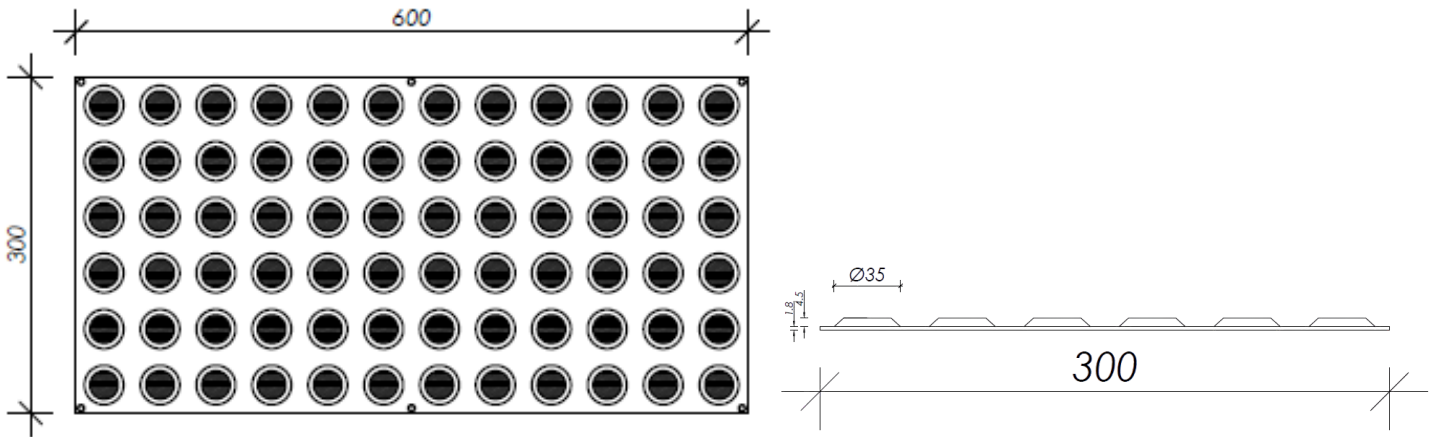

# DIMENSIONS & FIXING

**INTERGRATED TACTILE PLATE - STAINLESS STEEL & CARBORUNDUM INSERT**

**FIXING** Drill or Diamond core & fix with Screw and Poly-anchor

**SUBSTRATE** Stone, Masonry, Timber, Vinyl, Porcelain, Ceramic, Glass Materials, Carpet Tile

**FIXING** Drill or Diamond core & fix with Screw and Poly-anchor

**SUBSTRATE** Stone, Masonry, Timber, Vinyl, Porcelain, Ceramic, Glass Materials, Carpet Tile