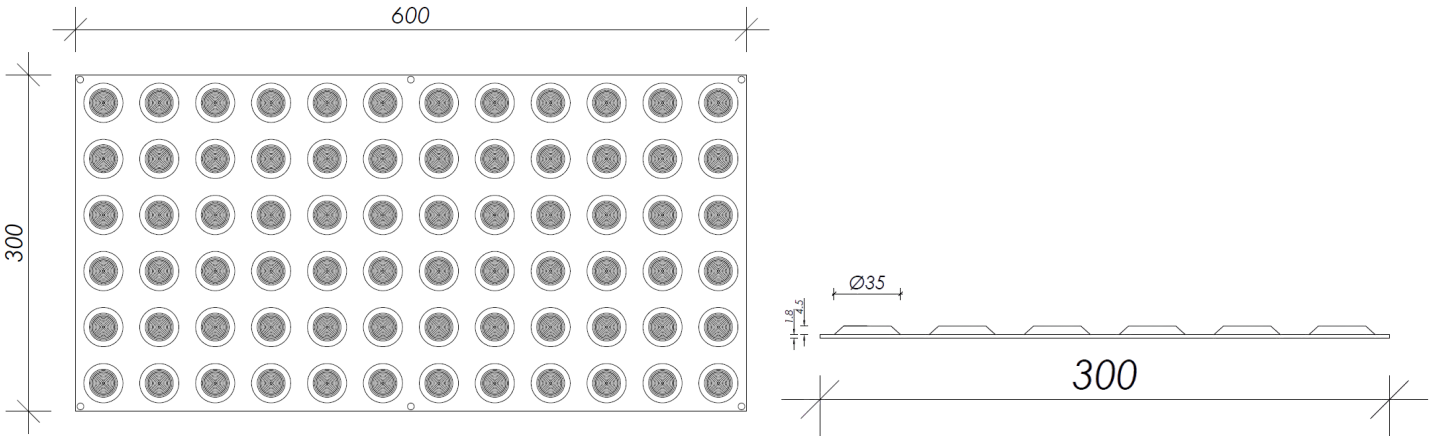

# DIMENSIONS & FIXING

**INTERGRATED TACTILE PLATE - STAINLESS STEEL & CARBORUNDUM INSERT**

**FIXING** Drill or Diamond core & fix with Screw and Poly-anchor

**SUBSTRATE** Stone, Masonry, Timber, Vinyl, Porcelain, Ceramic, Glass Materials, Carpet Tile